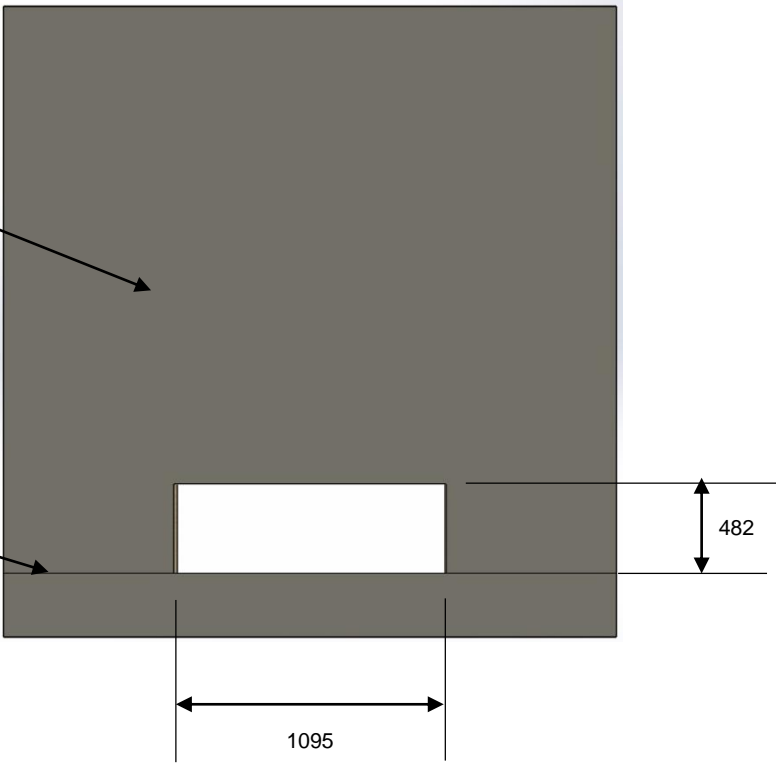

FRAMING SIZE SLR X CLEAN FACE

NON COMBUSTIBLE SHEETING
13mm FYRCHECK MUST BE
FITTED AROUND FIRE

NOTE: DO NOT CUT SHEETING TO THE OPENING SIZE (860x1290) THERE IS AN OVERLAP REQUIRED

SLR X CLEAN FACE NON COMBUSTIBLE SHEETING

NON COMBUSTIBLE
SHEETING 13mm
FYRCHECK MUST BE
FITTED AROUND
FIRE

JOIN SHEETING AT
THIS POINT

1095

482