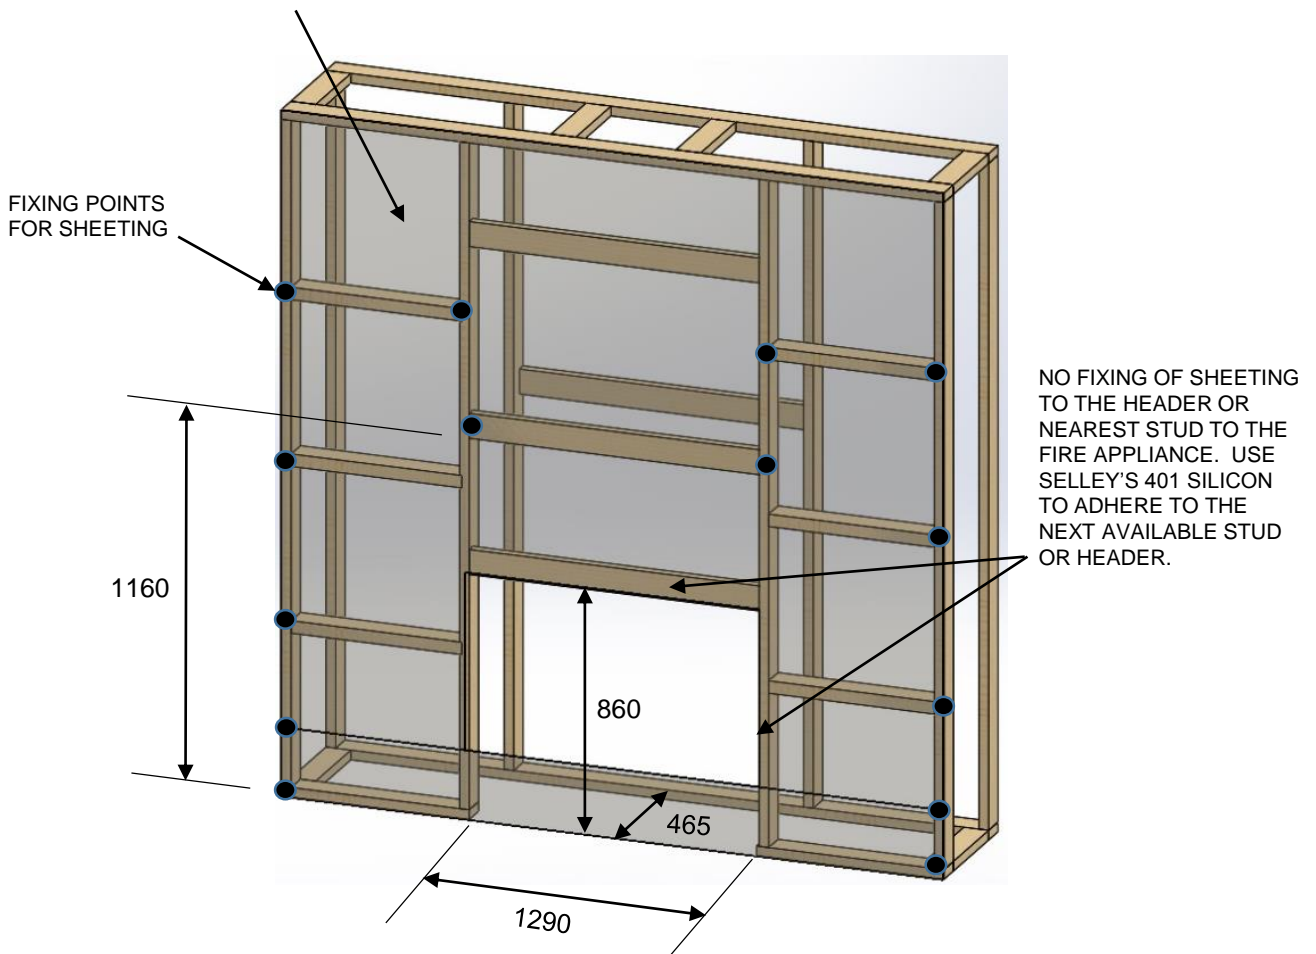

FRAMING SIZE SLR X CLEAN FACE

NON COMBUSTIBLE SHEETING
13mm FYRCHECK MUST BE
FITTED AROUND FIRE

NOTE: DO NOT CUT SHEETING TO THE OPENING SIZE (860x1290) THERE IS AN OVERLAP REQUIRED

SLR X CLEAN FACE NON COMBUSTIBLE SHEETING

NON COMBUSTIBLE
SHEETING 13mm
FYRCHECK MUST BE
FITTED AROUND
FIRE

JOIN SHEETING AT
THIS POINT

1095

482